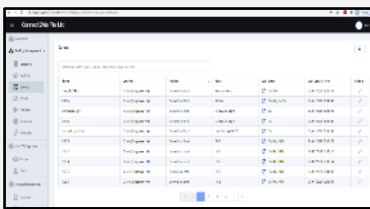

Be ready for reopening and planning for Covid safe measures

How about adding a "touchless" access using your smartphone to open doors?

Easy access through your Smart phone apps or QR scan

Latest C2ME BLE* wireless technology for door access (no more lost of RFID card or key)

Easy connect to existing electro-magnetic door system

Web dashboard¹ include for user's management and audit trail and able to upgrade to remote access and schedule that is found on costly system.

C2Me Mobile Release Station² for receptions to remotely open door from a distance.