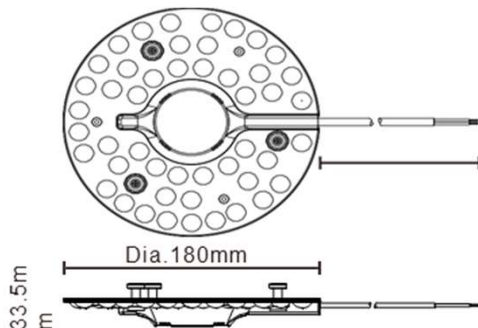

Technical Specs

- Support a BLE wireless ON/OFF, Dimming and CCT control
- No UV or IR radiation
- High-Brightness SMD LED
- High energy efficiency, low power consumption
- Long life-span, low temperature rising
- Good Beaming Angle
- INPUT: 220-240Vac, 50/60Hz
- OUTPUT: Max.20W, 2700K=2180lm, 5000K=2380lm

* Cash-and-Carry Only