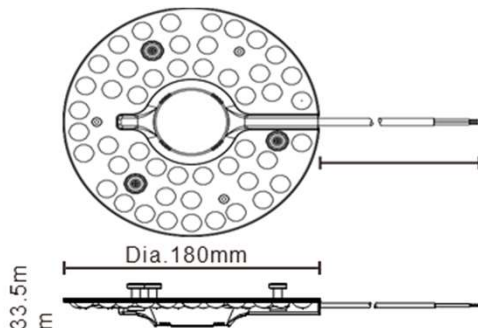

1. Connect Light to Power
2. Download App
3. Scan QR code
4. Pair with Remote

C2ME BLE COMMAND

Dimming

Colour Temperature

Technical Specs

- Support a BLE wireless ON/OFF, Dimming and CCT control
- No UV or IR radiation
- High-Brightness SMD LED
- High energy efficiency, low power consumption
- Long life-span, low temperature rising
- Good Beaming Angle
- INPUT: 220-240Vac, 50/60Hz
- OUTPUT: Max.30W, 2700K=2180lm, 5000K=2380lm