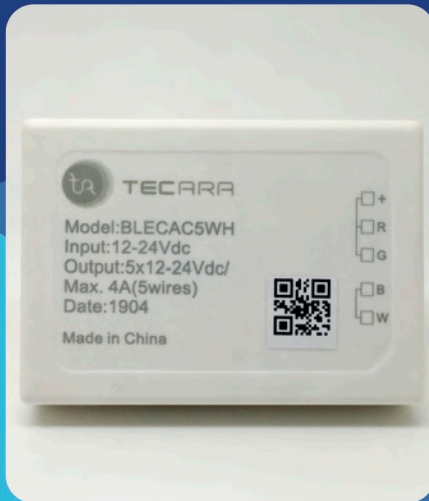

Web Dashboard

User App

**BRC4**  
REMOTE CONTROLLER

**BWS4EU-DC**  
WALL SWITCH

**BWS4DC**  
WALL SWITCH

**MRS-1**  
REMOTE ACCESS SWITCH

**MRS-1 IP55**  
REMOTE ACCESS SWITCH

**BRSCSWH**  
RADAR SENSOR

**300W SMART**  
TRANSFORMER

**MR16**  
FIXTURE

**G2 STEM**

**BLECTW3**  
TUNEABLE WHITE CONTROLLER

**BLECAC5**  
RGBW CONTROLLER

**BLECLNS**  
AC CONTROLLER

**BRUSB10**  
REPEATER

**C2ME100**  
DOOR CONTROLLER