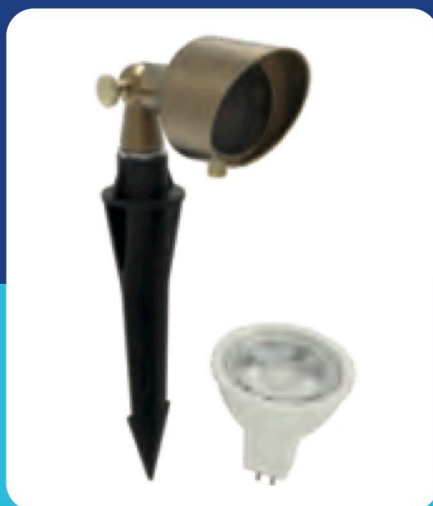

MR16
FIXTURE