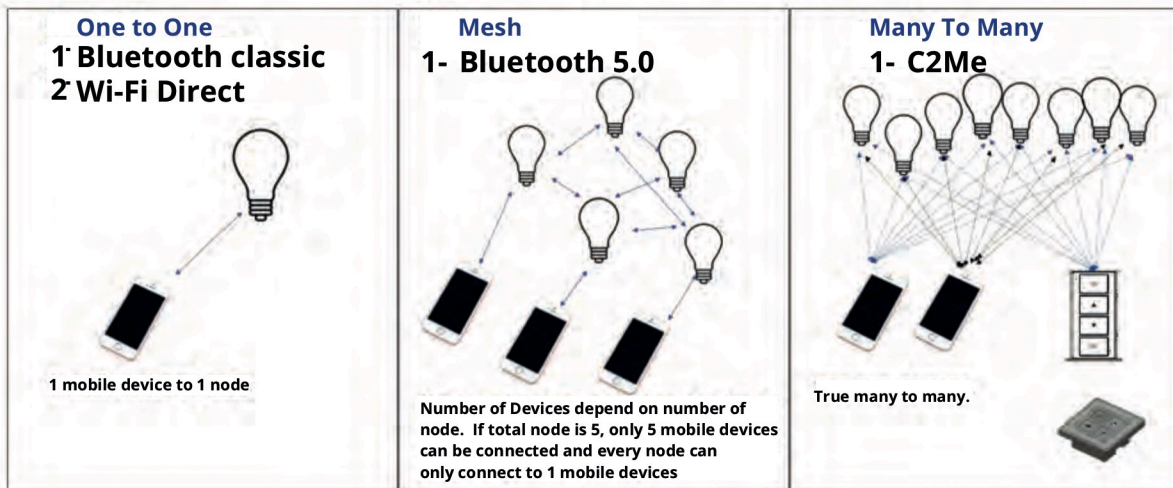

DIRECT CONNECTIVITY BY BLUETOOTH

Our wireless technology innovation primary criteria are to focus exclusively on mid operating range, low data transmission direct, low power consumption, and low cost for smart devices.