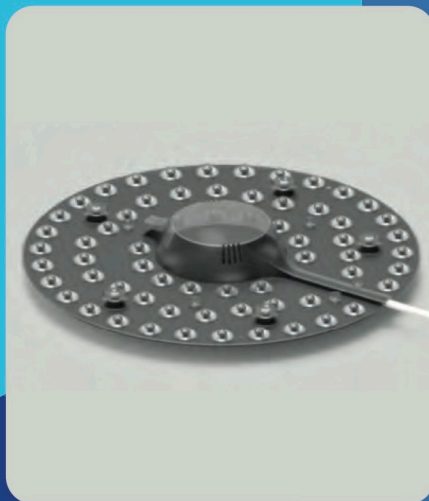

OMEGA 20
LED CEILING LIGHT