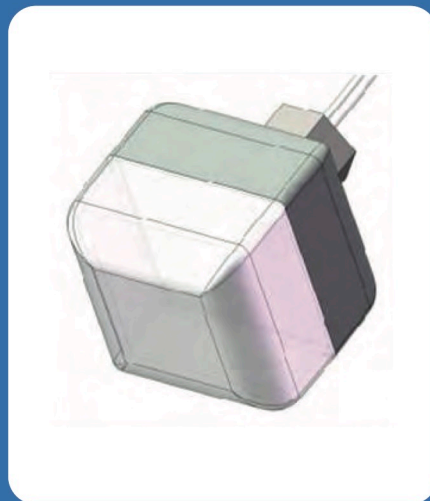

RC40-C
RGB CUBE