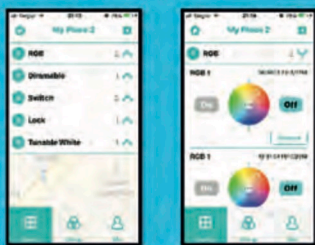

SIMPLE REMOTE ACCESS TOPOLOGY