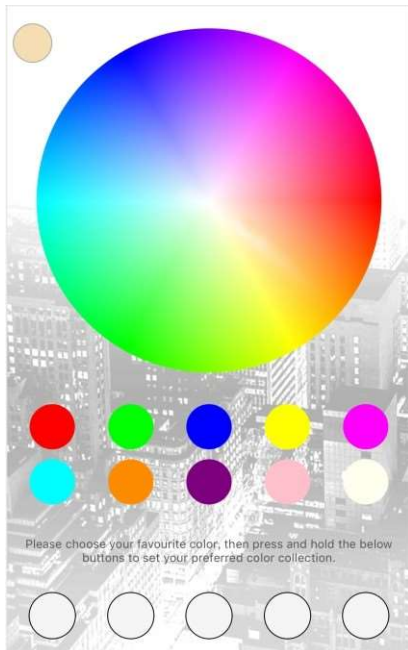

RC40-C RGB Cube

RGBCube

40mm

52mm

40mm

40mm

Remark:

This is a RGB cube with BLE controller insided. Ranged 30 meters line of sight.