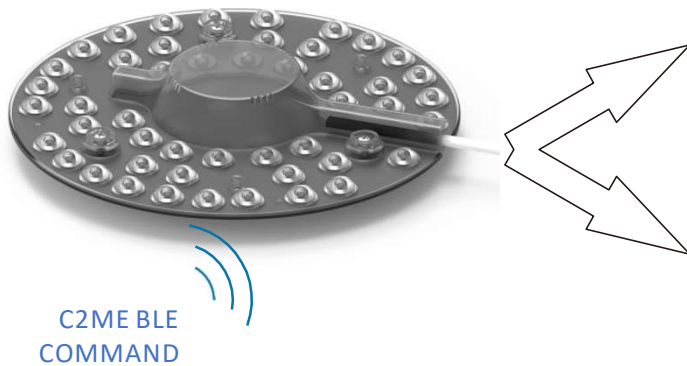

20W Replaceable LED Module for Ceiling

Dimming

Colour Temperature

Easily Replaceable:

Product Powered by C2ME BLE. ©Copyright Connect2Me Pte Ltd. Specifications subject to change without prior notice.

Contact

+65 6972-1808
sales@voila-asia.com

Address

180 Paya Lebar Road #09-03
Yi Guang Factory Building Singapore 409032

Website

www.voila-asia.com

20W Replaceable LED Module for Ceiling

Description

This is a Tunable White Replaceable LED module for ceiling lamp with built-in Professional Bluetooth module. Support a BLE wireless ON/OFF, Dimming and CCT control. This Replaceable LED module can be grouped and built your favorite scene by APP to simplify way of control. The product also can change color temperature by toggling the normal switch. (Daylight, warmwhite and coolwhite)

LED Performance

LED: 2835 SMD

CCT: 2700 ~ 5000K

CRI: >80

LIFE: 70% of initial lumens after 50,000 hrs

Technical Specs

- Support a BLE wireless ON/OFF, Dimming and CCT control
- No UV or IR radiation
- High-Brightness SMD LED
- High energy efficiency, low power consumption
- Long life-span, low temperature rising
- Good Beaming Angle
- INPUT: 220-240Vac, 50/60Hz
- OUTPUT: Max.20W, 2700K=2180lm, 5000K=2380lm