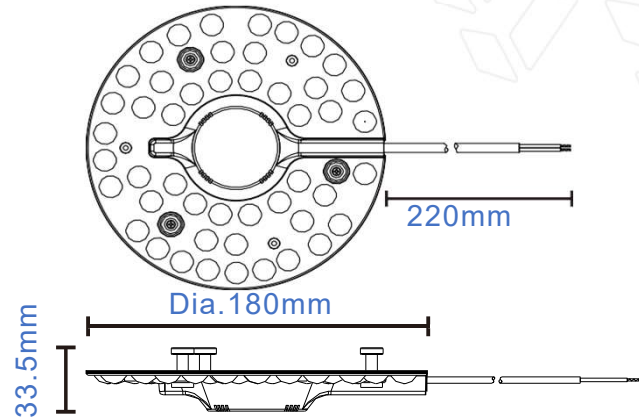

20W Replaceable LED Module for Ceiling