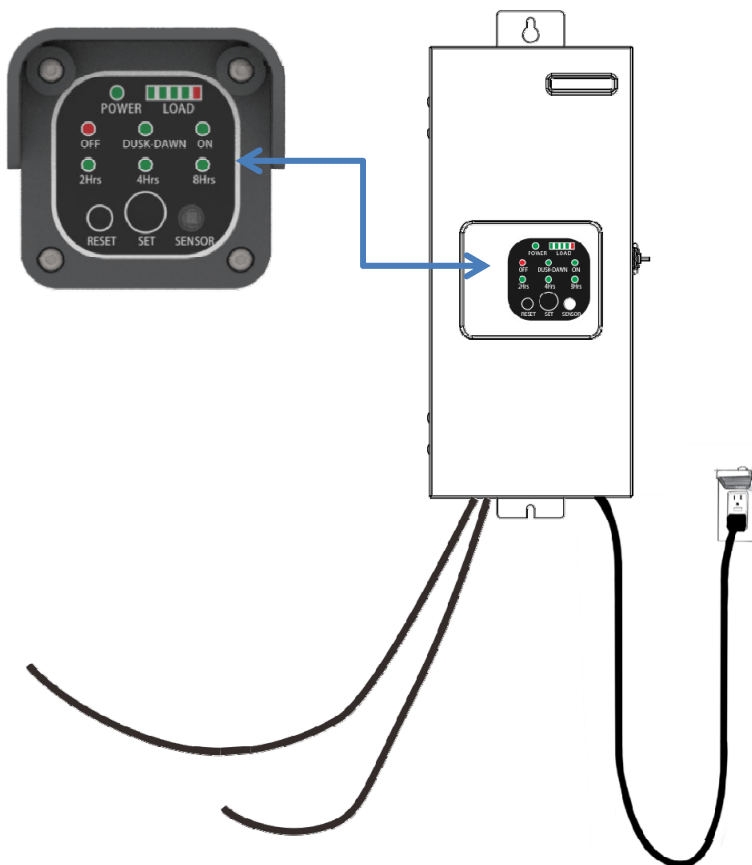

## JCKIT-007

300W Smart Transformer	
Input: 220Vac 50H/60Hz	Output: 12Vac / Max.300W
Lead Wire: 1.3M with Plug	Material: SUS304
Switch: Smart Timer	Application: Outdoors
Accessories: /	Dimension: 154x166x385mm

### Smart Timer:

2Hrs: Function that keeps lights on for 2hours after dusk.

4 Hrs: Function that keeps lights on for 4hours after dusk.

8 Hrs: Function that keeps lights on for 8hours after dusk.

OFF: Manual off function

ON: Manual on function

Dusk - Dawn: Photocell function that turns transformer on at dusk and off at dawn.

1PCS