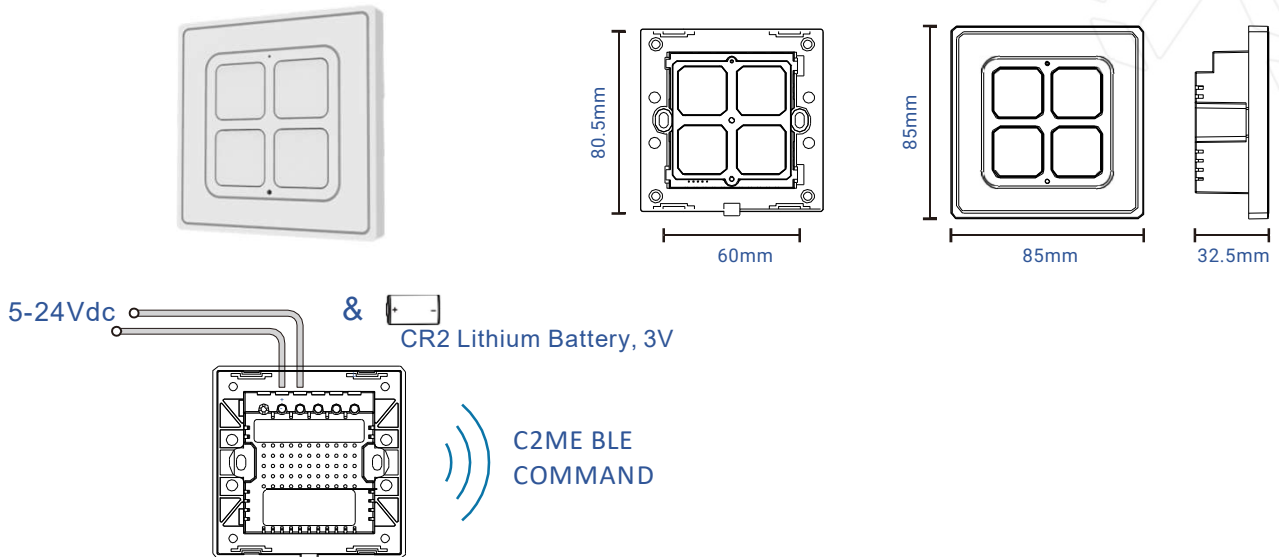

## BWS4EU-DC Low Voltage EU Wall Switch (10dB)

### Remark:

This wall switch only requires a 3V lithium battery or 5-24Vdc External power supply to power it up and it will provides BLE wireless ON/OFF and dimming control through the 4 buttons on its faceplate. Ranged 300 meters line of sight radius.

### Technical Specs:

Form Factor: Standard EU electrical box fit  
Input: 3V (Lithium Battery) or 5-24Vdc(External power supply),  
up to 4 buttons input signal  
Output: BLE wireless control