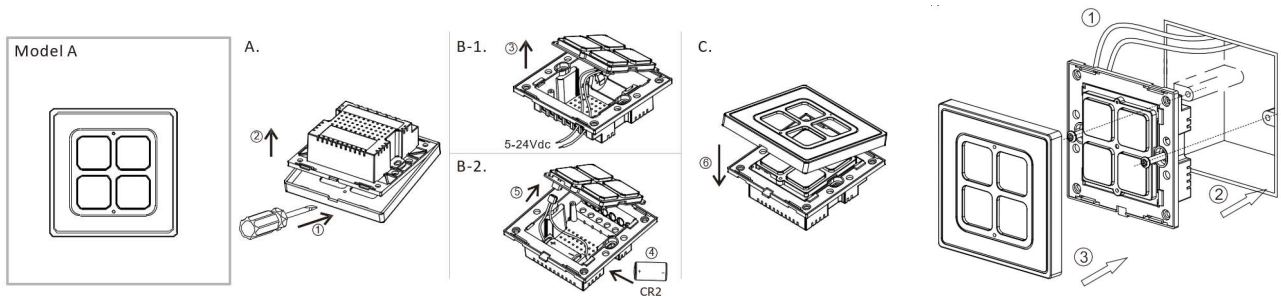

### Remark:

This wall switch only requires a 3V lithium battery or 5-24Vdc External power supply to power it up and it will provides BLE wireless ON/OFF and dimming control through the 4 buttons on its faceplate. Ranged 300 meters line of sight radius.

### Technical Specs:

Form Factor: Standard EU electrical box fit  
Input: 3V (Lithium Battery) or 5-24Vdc(External power supply),  
up to 4 buttons input signal  
Output: BLE wireless control