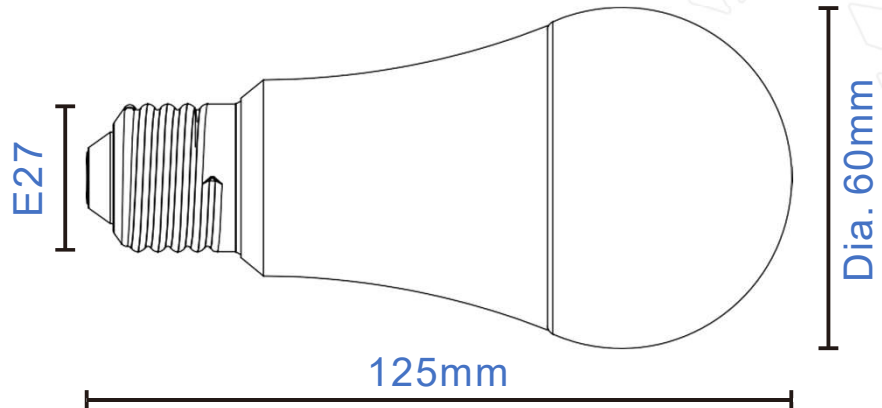

BSBTP9E27 Tunable White Bulb