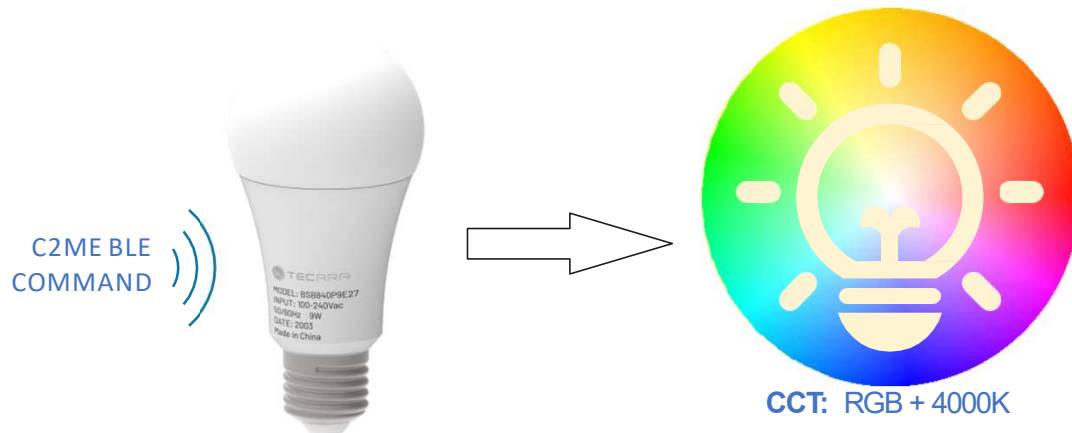

## BSBCW9E27 RGBW Bulb

### Description

This is a RGBW E27 bulb with built-in professional Bluetooth module. It outputs RGB color and white light for illumination. This E27 bulb can also be grouped and built your favorite scene by APP to make life more fun.

### LED Performance

**LED:** 5050 RGB + 2835

**CCT:** RGB + 3000K/4000K/5000K

**CRI:** >80

**LIFE:** 70% of initial lumens after 50,000 hrs

**Warranty:** 3 Year Limited Fixture Warranty

### Technical Specs

- Water proof grade IP44
- Standard size of E27 lamp caps
- Support a BLE wireless ON/OFF and color control.
- Input: 100-240Vac 50/60Hz
- Output: Max.9W

Product Powered by C2ME BLE. ©Copyright Connect2Me Pte Ltd. Specifications subject to change without prior notice.