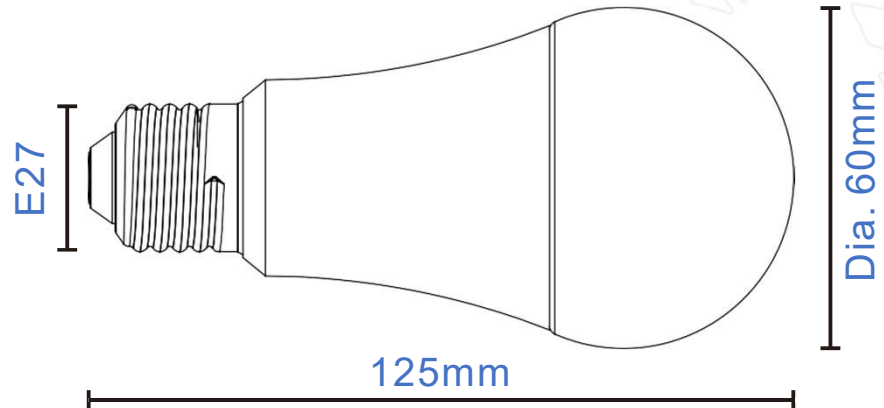

BSBCW9E27 RGBW Bulb

Description

This is a RGBW E27 bulb with built-in professional Bluetooth module. It outputs RGB color and white light for illumination. This E27 bulb can also be grouped and built your favorite scene by APP to make life more fun.

LED Performance

LED: 5050 RGB + 2835

CCT: RGB + 3000K/4000K/5000K

CRI: >80

LIFE: 70% of initial lumens after 50,000 hrs

Warranty: 3 Year Limited Fixture Warranty

Technical Specs

- Water proof grade IP44
- Standard size of E27 lamp caps
- Support a BLE wireless ON/OFF and color control.
- Input: 100-240Vac 50/60Hz
- Output: Max.9W

Product Powered by C2ME BLE. ©Copyright Connect2Me Pte Ltd. Specifications subject to change without prior notice.

Contact

+65 6972-1808
sales@voila-asia.com

Address

180 Paya Lebar Road #09-03
Yi Guang Factory Building Singapore 409032

Website

www.voila-asia.com