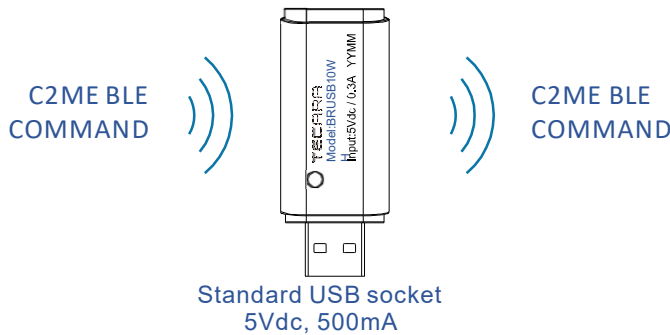

## BRUSB10 USB Repeater (10dB)

USB Repeater

Range extension for BLE control system

install 1 repeater every 300 meters  
(Line of Sight) to ensure the stability  
of the system.

Range extension for BLE control system

install 1 repeater every 300 meters  
(Line of Sight) to ensure the stability  
of the system.

### Remark:

This repeater is used to extend the range of our BLE control system. We recommend to install 1 repeater every 300 meters (Line of Sight) to ensure the stability of the system.

### Technical Specs:

Form Factor: USB dongle  
Input: 5Vdc, 500mA (Standard USB socket)  
Output: Range extension for BLE control system