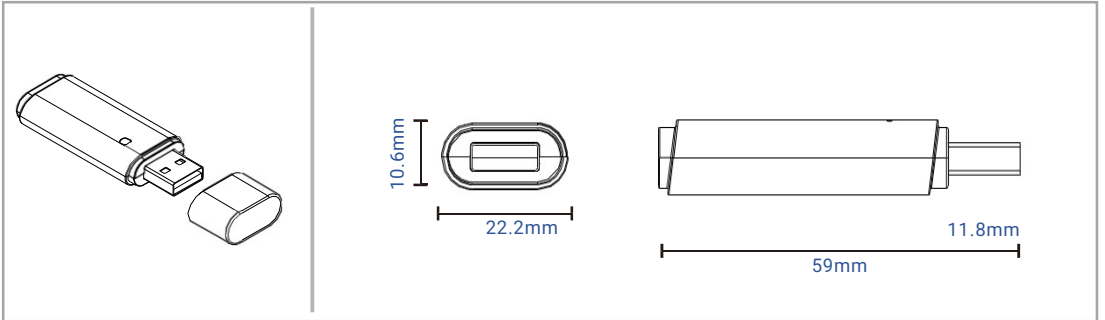

## BRUSB10 USB Repeater (10dB)

USB Repeater

Range extension for BLE control system

install 1 repeater every 300 meters  
(Line of Sight) to ensure the stability  
of the system.

Range extension for BLE control system

install 1 repeater every 300 meters  
(Line of Sight) to ensure the stability  
of the system.

### Remark:

This repeater is used to extend the range of our BLE control system. We recommend to install 1 repeater every 300 meters (Line of Sight) to ensure the stability of the system.