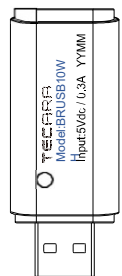

Remark:

This repeater is used to extend the range of our BLE control system. We recommend to install 1 repeater every 300 meters (Line of Sight) to ensure the stability of the system.

Technical Specs:

Form Factor: USB dongle
Input: 5Vdc, 500mA (Standard USB socket)
Output: Range extension for BLE control system

Applications:

Range extension.

Product Powered by C2ME BLE. ©Copyright Connect2Me Pte Ltd. Specifications subject to change without prior notice.

Contact

+65 6972-1808
sales@voila-asia.com

Address

180 Paya Lebar Road #09-03
Yi Guang Factory Building Singapore 409032

Website

www.voila-asia.com