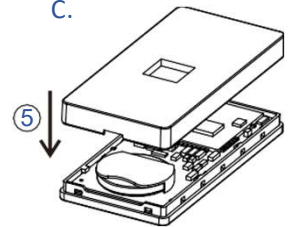

## BRC4 Remote Controller

A.

B.

C.

Model A

Model B

Model C

### Remark:

This remote control uses lithium battery and can provide BLE wireless ON/OFF and dimming control through the 4 buttons on its faceplate. Ranged 30 meters line of sight.

### Technical Specs:

Input: CR2032 Lithium Battery, 3V  
 Number of buttons: 4  
 Output: BLE wireless control