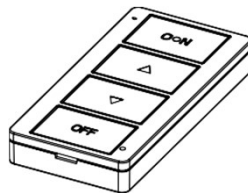

## BRC4 Remote Controller

A.

B.

C.

Model A

Model B

Model C

### Remark:

This remote control uses lithium battery and can provide BLE wireless ON/OFF and dimming control through the 4 buttons on its faceplate. Ranged 30 meters line of sight.