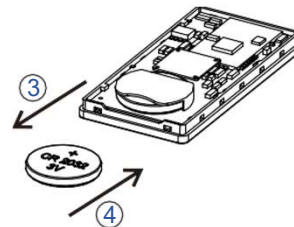

## BRC4 Remote Controller

A.

B.

C.

Model A

Model B

Model C

### Remark:

This remote control uses lithium battery and can provide BLE wireless ON/OFF and dimming control through the 4 buttons on its faceplate. Ranged 30 meters line of sight.

### Technical Specs:

Input: CR2032 Lithium Battery, 3V  
 Number of buttons: 4  
 Output: BLE wireless control