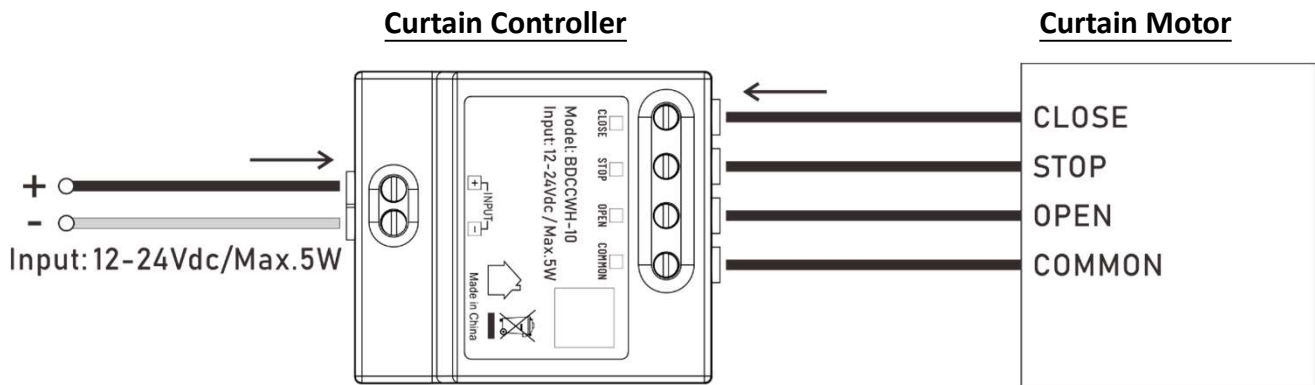

BDCCWH-10 Dry Contact Curtain Controller

Model Number: BDCCWH-10

Input: 12-24Vdc / Max. 5W

Material: Plastic

Output: BLE Wireless Control

Color: White

Application: Dry Contact Curtain

Dimension: 4.85"x1.74"x1.04"

Wiring Indication

Description:

This controller takes a low voltage input and also provides a dry contact signal to the curtain in order to provide a BLE wireless control.

Contact

+65 6972-1808
sales@voila-asia.com