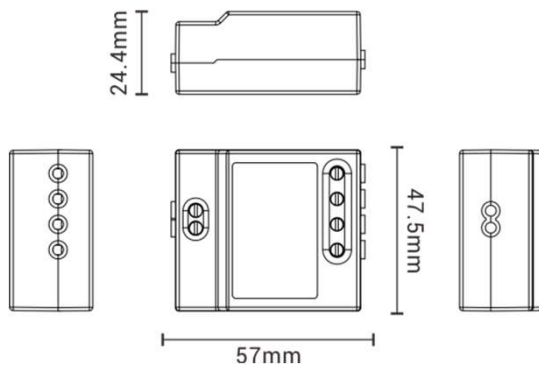

BDCCWH-10 Dry Contact Curtain Controller

Model Number: BDCCWH-10

Input: 12-24Vdc / Max. 5W

Material: Plastic

Output: BLE Wireless Control

Color: White

Application: Dry Contact Curtain

Dimension: 4.85"x1.74"x1.04"

Wiring Indication

Description:

This controller takes a low voltage input and also provides a dry contact signal to the curtain in order to provide a BLE wireless control.

Contact

+65 6972-1808
sales@voila-asia.com